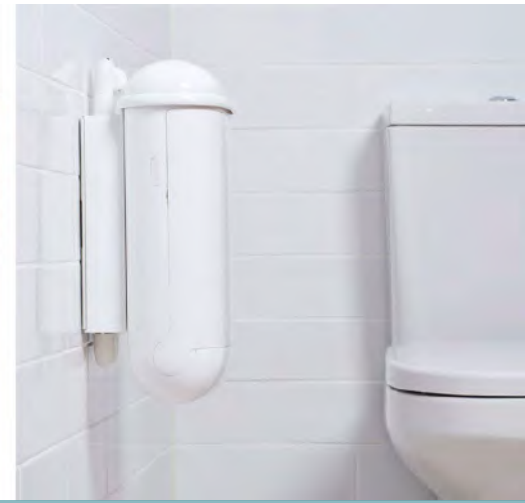

SaniPod™

design for women

- Contemporary slim-line
- Unique SaniPod opening
- No modesty tray
- Compact wall-mounted design
- Ergonomic
- Discrete locking mechanism
- No exposure waste
- No plumbing call outs

Pod™ Petite *auto*

Superior Capacity (PER LINER)

Tampon	Approx. 220	Regular Pad	Approx. 40
--------	-------------	-------------	------------

Extensive battery life

up to **2** years operation over **60 000** cycles from **4** × D-size Batteries

Pod Classic *auto*

Superior Capacity (PER LINER)

Tampon	Approx. 500	Regular Pad	Approx. 100
--------	-------------	-------------	-------------

SaniPod™ auto

A first-class experience for women.

- Activates only when required
- Silent operation ensures discretion
- Extensive battery life:
4 × D-size batteries = 60,000+ activations
- Minimises risk of cross-contamination
- Hidden operating parts